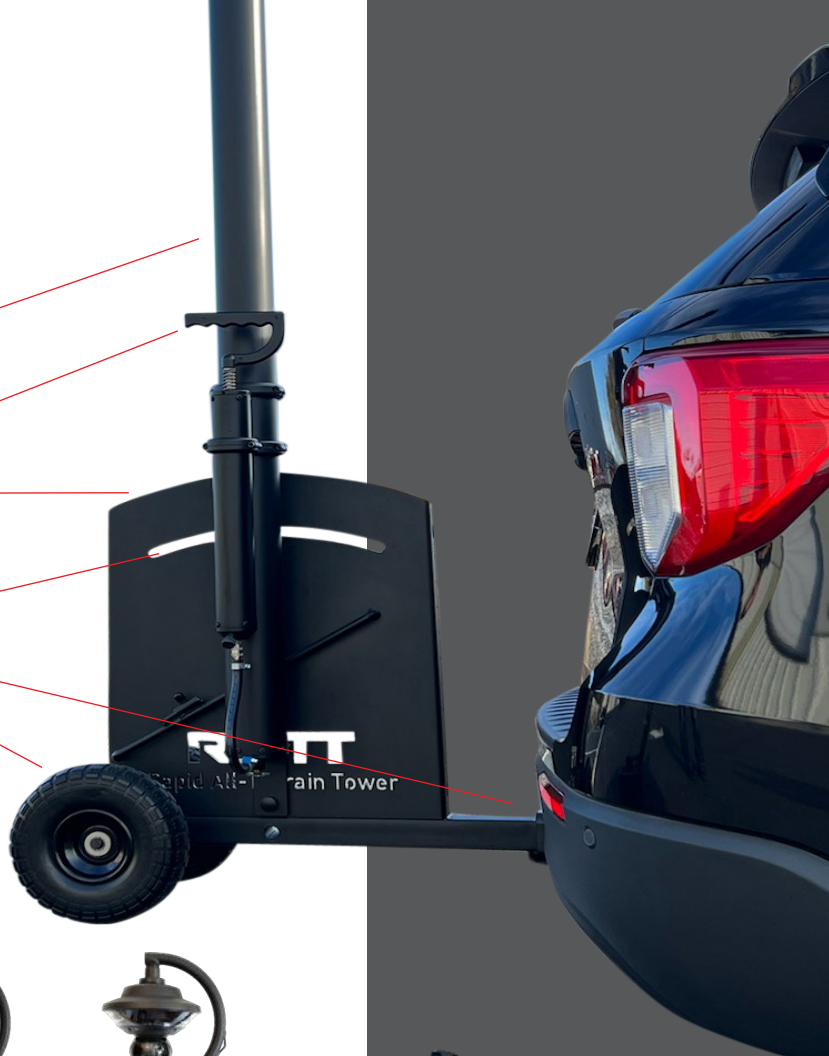

Hitch Mount

CONNECT

- Takes one person 5 minutes to set up and goes anywhere
- Compatible with ANY kind of vehicle that has a 2" hitch receiver

Tripod Mount

ELEVATE

- Get surveillance cameras elevated 15-35 feet in under 2 minutes and can be used on uneven terrain

Wall Mount

DEPLOY

- Provides rapid aerial surveillance, day or night, with local and/or remote control via any ONVIF Cloud VMS on uneven terrain
- "MIL-STD-810F" Approved masts overcome disappointing limitations of most drones such as battery life, flying in rain or wind and no-fly zones
- Not just for cameras – deploy radio antennas, signal boosters, lighting, outdoor WiFi, PTP links, environmental sensors and more!

Watch the video at
www.TheRATT.com

THE RATT

The ultimate in response flexibility!

Telescoping Mast: Reach up to 35' in under 2 minutes

Pump: Use hand pump or electric pump to raise mast in seconds

Payload: Devices are quickly loaded/unloaded by removing the handle and lowering mast away from vehicle

Terrain Adjustable: Deploy on uneven terrain and adjust mast vertically via in-built bubble level

Mounting: Safely connect to a 2" hitch receiver in seconds

Rugged Wheels: Effortless transport on various terrains and from vehicle to vehicle